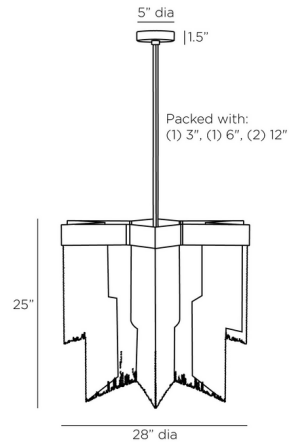

By Arteriors Home

Description

The Bridget Chandelier is an elegant fixture that emanates glamor with its star-shaped silhouette. Tiers of iron chains in an antique brass finish cascade from the chandelier's frame for a dramatic look.

Shown in vintage brass

Specifications

COLOR	N/A
BODY FINISH	Vintage Brass
WATTAGE	36W
DIMMER	Standard 120V
DIMENSIONS	28"W x 25"H
BULB NOT INCLUDED	4 x B10/Candelabra (E12)/9W/120V LED

CLICK TO VIEW PRODUCT