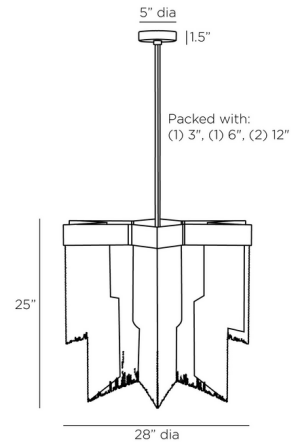

### Specifications

COLOR	N/A
BODY FINISH	Vintage Brass
WATTAGE	36W
DIMMER	Standard 120V
DIMENSIONS	28"W x 25"H
BULB NOT INCLUDED	4 x B10/Candelabra (E12)/9W/120V LED

CLICK TO VIEW PRODUCT

Notes: