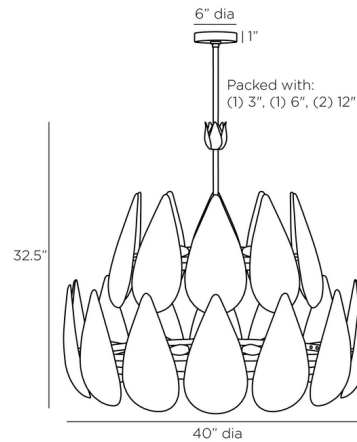

### Description

The Anastasia Chandelier features two tiers of lotus petal shaped panels arranged in a blossom-like structure. Its large size and stunning shape will make a grand statement in any space. The bottom of the chandelier is covered with a frosted acrylic diffuser to provide gentle, diffused lighting.

### Specifications

COLOR	Frosted
BODY FINISH	Vintage Brass
WATTAGE	42W
DIMMER	Standard 120V
DIMENSIONS	40"W x 32.5"H
BULB NOT INCLUDED	6 x B10/Candelabra (E12)/7W/120V LED

CLICK TO VIEW PRODUCT

Notes: