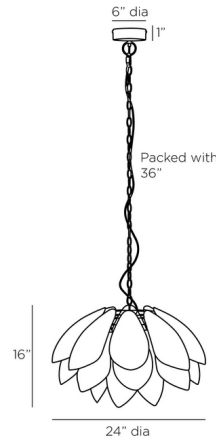

### Specifications

COLOR	Ivory Crackle
BODY FINISH	White
WATTAGE	9W
DIMMER	Standard 120V
DIMENSIONS	24"W x 16"H
BULB NOT INCLUDED	1 x A19/Medium (E26)/9W/120V LED

CLICK TO VIEW PRODUCT

Notes: