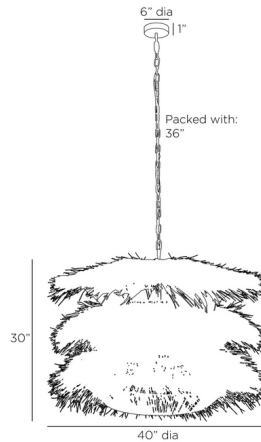

Description

The Ansari Pendant is composed of three tiers of bowl-like rattan structures, each capped by a wild cluster of rattan pieces. The contrast between orderly form of the tiers' lower halves and the upper halves' seemingly random expression creates an intriguing composition that will make a dramatic statement.

Shown in antique brass / rattan

Specifications

COLOR	Rattan
BODY FINISH	Antique Brass
WATTAGE	21W
DIMMER	Standard 120V
DIMENSIONS	40"W x 30"H
BULB NOT INCLUDED	3 x A19/Medium (E26)/7W/120V LED

CLICK TO VIEW PRODUCT