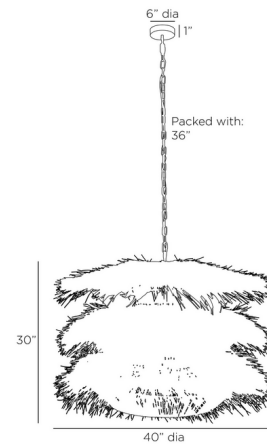

## Ansari Pendant By Arteriors Home

### Description

The Ansari Pendant is composed of three tiers of bowl-like rattan structures, each capped by a wild cluster of rattan pieces. The contrast between orderly form of the tiers' lower halves and the upper halves' seemingly random expression creates an intriguing composition that will make a dramatic statement.

### Specifications

COLOR	Rattan
BODY FINISH	Antique Brass
WATTAGE	21W
DIMMER	Standard 120V
DIMENSIONS	40"W x 30"H
BULB NOT INCLUDED	3 x A19/Medium (E26)/7W/120V LED

CLICK TO VIEW PRODUCT

Notes: