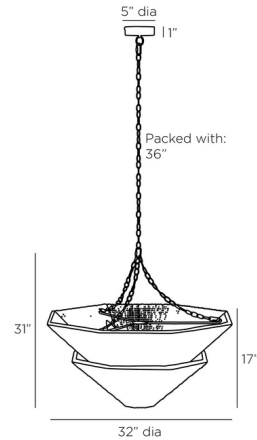

### Description

The Anya Chandelier is composed of two tiers of light grey abaca shades in a conical shape with octagonal edges. The shade is directed upward to create flattering indirect light. Anya's pointed shape and rough texture are reminiscent of a mountain peak, perfect for adding a soothing expression to any interior.

### Specifications

COLOR	Light Grey
BODY FINISH	Antique Brass
WATTAGE	56W
DIMMER	Standard 120V
DIMENSIONS	32"W x 31"H
BULB NOT INCLUDED	8 x B10/Candelabra (E12)/7W/120V LED

CLICK TO VIEW PRODUCT

Notes: