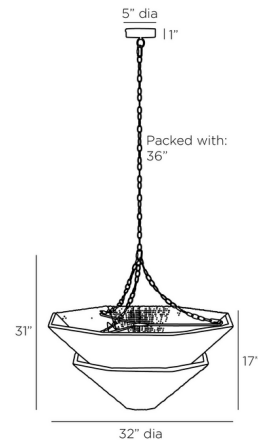

By Arteriors Home

Description

The Anya Chandelier is composed of two tiers of light grey abaca shades in a conical shape with octagonal edges. The shade is directed upward to create flattering indirect light. Anya's pointed shape and rough texture are reminiscent of a mountain peak, perfect for adding a soothing expression to any interior.

Shown in antique brass / light grey

Specifications

COLOR Light Grey
BODY FINISH Antique Brass
WATTAGE 56W
DIMMER Standard 120V
DIMENSIONS 32"W x 31"H
BULB NOT INCLUDED 8 x B10/Candelabra (E12)/7W/120V LED