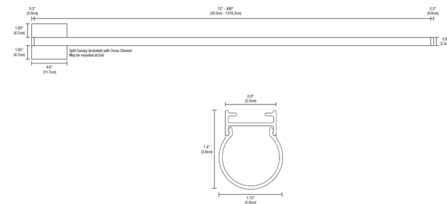

Description

Cirrus Ceiling Channel T1 Lens Downlight with Remote Power is a linear LED fixture that offers direct light in a clean, contemporary style. Cirrus is available in various increments from 12 to 480 inches, features a tubular lens with 176 degree beam, three wattage options, and a spectrum of color temperature options. Chrome finish available up to 84 inch length. Includes a 4.6 inch square canopy that mounts on a standard junction box. Mounting clips (CC-MCL) are included for use every 18 inches. Canopy mounts to a standard junction box either using the PS-60L-ELV-24VDC (50 Watt 24 Volt DC Power Supply) which fits inside junction box, or from a 24VDC remote Universal (UNI) power supply. Universal dimming with UNI power supply (TRIAC/ELV/0-10V). ELV dimming with PS-60L-ELV power supply. Note: Required power supply, dimmer control, and optional accessories sold separately.

Specifications

COLOR White
 BODY FINISH Satin Aluminum
 WATTAGE 2W
 DIMMER Low Voltage Electronic
 DIMENSIONS 12"L x 1.125"W x 1.4"H
 INTEGRATED LED MODULE 1 x LED/2W/24V LED

Technical Information

LAMP LIFE 50000 hours
 BEAM ANGLE 100°
 COLOR RENDERING 95 CRI
 LAMP COLOR 2700K

Shown in satin aluminum / white

CLICK TO VIEW PRODUCT

Notes: