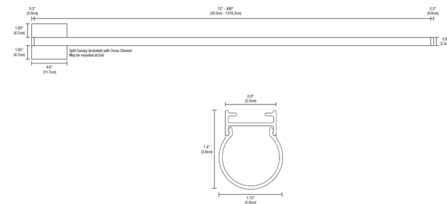

Description

Cirrus Ceiling Channel T1 Lens Downlight with Remote Power is a linear LED fixture that offers direct light in a clean, contemporary style. Cirrus is available in various increments from 12 to 480 inches, features a tubular lens with 176 degree beam, three wattage options, and a spectrum of color temperature options. Chrome finish available up to 84 inch length. Includes a 4.6 inch square canopy that mounts on a standard junction box. Mounting clips (CC-MCL) are included for use every 18 inches. Canopy mounts to a standard junction box either using the PS-60L-ELV-24VDC (50 Watt 24 Volt DC Power Supply) which fits inside junction box, or from a 24VDC remote Universal (UNI) power supply. Universal dimming with UNI power supply (TRIAC/ELV/0-10V). ELV dimming with PS-60L-ELV power supply. Note: Required power supply, dimmer control, and optional accessories sold separately.

Specifications

COLOR White
BODY FINISH Satin Aluminum
WATTAGE 2W
DIMMER Low Voltage Electronic
DIMENSIONS 12"L x 1.125"W x 1.4"H
INTEGRATED LED MODULE 1 x LED/2W/24V LED

Technical Information

LAMP LIFE 50000 hours
BEAM ANGLE 100°
COLOR RENDERING 95 CRI
LAMP COLOR 2700K

Shown in satin aluminum / white

CLICK TO VIEW PRODUCT

Notes: