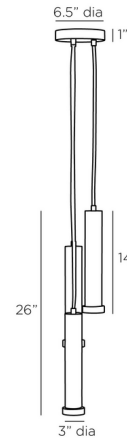

CLICK TO VIEW PRODUCT

Notes: