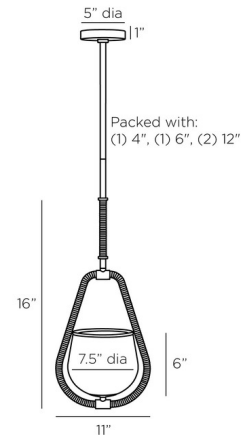

Description

The silhouette of the Arlie Pendant was inspired by the shape of an equestrian stirrup. The pendant's frame is wrapped with leather and supports a cup-shaped glass shade. Whether displayed on its own or in a grouping of multiple pendants, Arlie will add the warm touch of natural materials to any interior.

Shown in antique brass / opal

Specifications

COLOR	Opal
BODY FINISH	Antique Brass
WATTAGE	9W
DIMMER	Standard 120V
DIMENSIONS	11"W x 16"H x 7.5"D
BULB NOT INCLUDED	1 x G16.5/Medium (E26)/9W/120V LED

CLICK TO VIEW PRODUCT