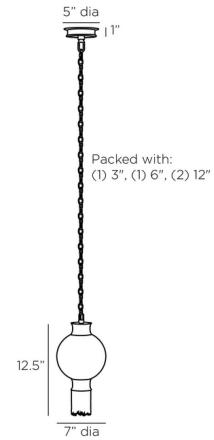

### Description

The Boswell Pendant features a frosted glass globe accented by dangling chains in an antique brass finish. The clean but decorative lines of Boswell's silhouette are reminiscent of Art Deco design but versatile enough to complement contemporary interiors as well.

### Specifications

COLOR . . . . . Frosted  
BODY FINISH . . . . . Antique Brass  
WATTAGE . . . . . 4W  
DIMMER . . . . . Standard 120V  
DIMENSIONS . . . . . 7"W x 13.5"H  
BULB NOT INCLUDED . . . . . 1 x A19/Medium (E26)/4W/120V LED