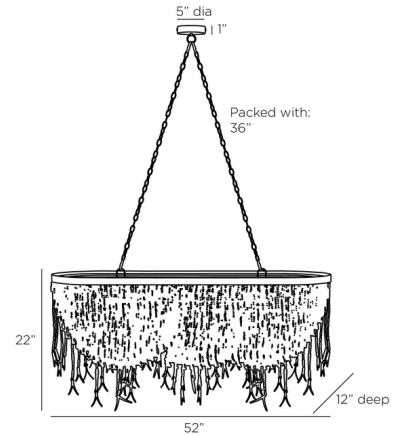

Lightology

lightology.com
866-954-4489
07-08-26

Project: _____

Company: _____

Location: _____ Fixture Type: _____

SPEC #: **AHM1267724**

Approved On: _____ Approved By: _____

Baja Linear Chandelier By Arteriors Home

Description

The Baja Linear Chandelier is a natural take on classic design. This stunning chandelier finds balance and defines beauty with organic materials. The layered construction is crafted from wood and coconut beads that are strung along an antique brass frame.

Shown in antique brass / natural

Specifications

COLOR	Natural
BODY FINISH	Antique Brass
WATTAGE	27W
DIMMER	Standard 120V
DIMENSIONS	52"L x 12"W x 22"H
BULB NOT INCLUDED	3 x A19/Medium (E26)/9W/120V LED

CLICK TO VIEW PRODUCT