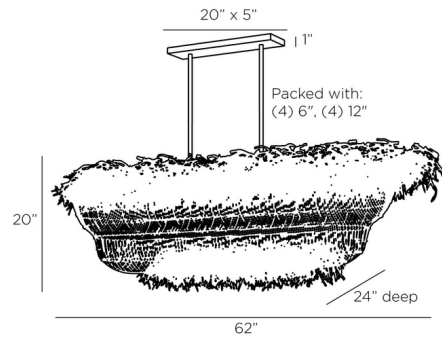

Description

The Yessika Linear Chandelier features a boat-like silhouette crafted from dark grey stained woven raffia. The edges of the chandelier have a fringed texture, bringing a tropical accent wherever Yessika is placed.

Shown in matte black / dark grey

Specifications

COLOR	Dark Grey
BODY FINISH	Matte Black
WATTAGE	42W
DIMMER	Standard 120V
DIMENSIONS	62"L x 24"W x 20"H
BULB NOT INCLUDED	6 x B10/Candelabra (E12)/7W/120V LED