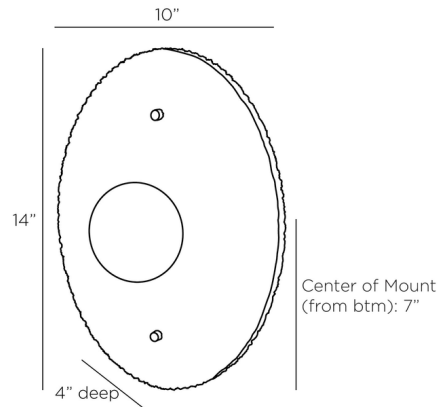

Shown in charcoal / english bronze

Specifications

COLOR	English Bronze
BODY FINISH	Charcoal
WATTAGE	4W
DIMMER	Low Voltage Electronic
DIMENSIONS	10"W x 14"H x 4"D
INTEGRATED LED MODULE	1 x LED/4W/120V LED