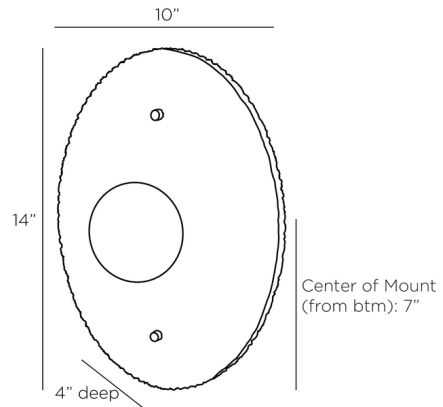

Shown in charcoal / english bronze

Specifications

COLOR	English Bronze
BODY FINISH	Charcoal
WATTAGE	4W
DIMMER	Low Voltage Electronic
DIMENSIONS	10"W x 14"H x 4"D
INTEGRATED LED MODULE	1 x LED/4W/120V LED