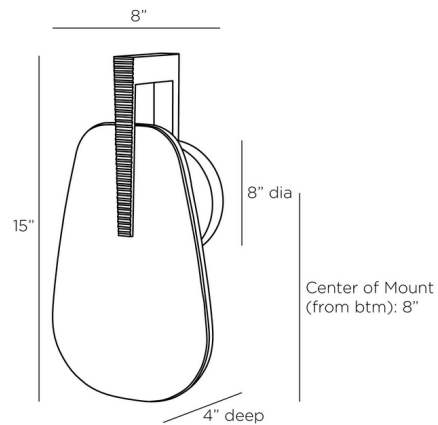

### Description

The Zelda Wall Sconce channels the elegance of Art Deco jewelry through its bold geometry and refined detailing. A concealed integrated LED glows softly from behind a glass shade, beautifully framed by iron accents. The contrast of luminous glass and sleek metal creates a warm, sophisticated ambiance, lending a timeless sense of glamour and character to any space.

### Specifications

COLOR . . . . . Smoke Luster  
BODY FINISH . . . . . Antique Brass  
WATTAGE . . . . . 3W  
DIMMER . . . . . Standard 120V  
DIMENSIONS . . . . . 8"W x 15"H x 4"D  
BULB NOT INCLUDED . . . . . 1 x LED/3W/120V LED

### Technical Information

COLOR RENDERING . . . . . 90 CRI  
LAMP COLOR . . . . . 2700K  
LUMENS/WATT . . . . . 36.67  
LUMINOUS FLUX . . . . . 110 lumens

Shown in antique brass / smoke luster

CLICK TO VIEW PRODUCT