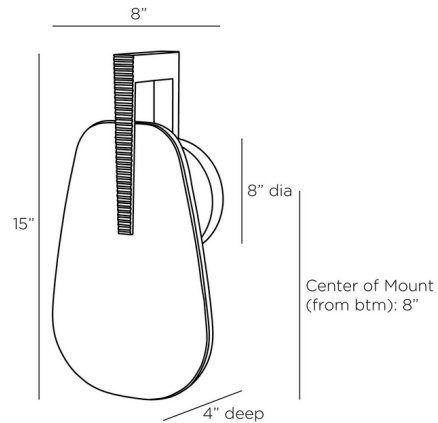

### Description

The Zelda Wall Sconce features bold geometry and luxurious details inspired by Art Deco era jewelry. The slump glass shade in smoke luster finish houses an integrated LED light source to provide pleasant illumination. The glass is held by an angled arm with ridged details for an additional touch of texture.

### Specifications

COLOR . . . . . Smoke Luster  
BODY FINISH . . . . . Antique Brass  
WATTAGE . . . . . 3W  
DIMMER . . . . . 0-10V  
DIMENSIONS . . . . . 8"W x 15"H x 4"D  
BULB NOT INCLUDED . . . . . 1 x LED/3W/120V LED

### Technical Information

COLOR RENDERING . . . . . 90 CRI  
LAMP COLOR . . . . . 2700K  
LUMENS/WATT . . . . . 36.67  
LUMINOUS FLUX . . . . . 110 lumens

Shown in antique brass / smoke luster

CLICK TO VIEW PRODUCT