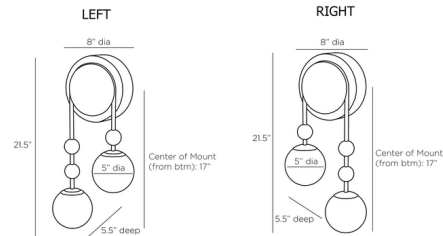

By Arteriors Home

Description

The Beverly Wall Sconce features a pair of opal glass globes dangling from a circular backplate like a pair of pearl earrings. Smaller smoked crystal baubles add an extra decorative touch. Pair the Left and Right sconces for a symmetrical look flanking a doorway or bed.

Shown in antique brass / opal

Specifications

COLOR	Opal
BODY FINISH	Antique Brass
WATTAGE	18W
DIMMER	Standard 120V
DIMENSIONS	10.5"W x 21.5"H x 5.5"D
BULB NOT INCLUDED	2 x B10/Candelabra (E12)/9W/120V LED