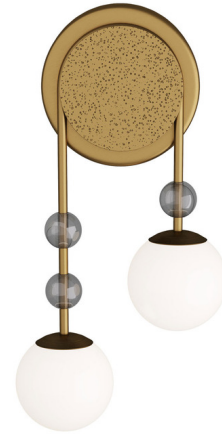

## Beverly Wall Sconce

By Arteriors Home

### Description

The Beverly Wall Sconce features a pair of opal glass globes dangling from a circular backplate like a pair of pearl earrings. Smaller smoked crystal baubles add an extra decorative touch. Pair the Left and Right sconces for a symmetrical look flanking a doorway or bed.

Shown in antique brass / opal

### Specifications

COLOR	Opal
BODY FINISH	Antique Brass
WATTAGE	18W
DIMMER	Standard 120V
DIMENSIONS	10.5"W x 21.5"H x 5.5"D
BULB NOT INCLUDED	2 x B10/Candelabra (E12)/9W/120V LED

CLICK TO VIEW PRODUCT

Notes: