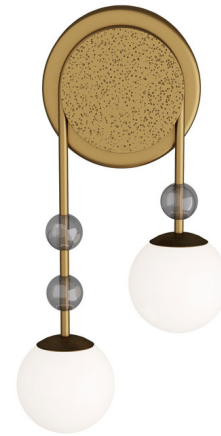

Lightology

lightology.com
866-954-4489
06-30-26

Project: _____

Company: _____

Location: _____ Fixture Type: _____

SPEC #: **AHM1267733**

Approved On: _____ Approved By: _____

Beverly Wall Sconce

By Arteriors Home

Description

The Beverly Wall Sconce features a pair of opal glass globes dangling from a circular backplate like a pair of pearl earrings. Smaller smoked crystal baubles add an extra decorative touch. Pair the Left and Right sconces for a symmetrical look flanking a doorway or bed.

Shown in antique brass / opal

Specifications

COLOR	Opal
BODY FINISH	Antique Brass
WATTAGE	18W
DIMMER	Standard 120V
DIMENSIONS	10.5"W x 21.5"H x 5.5"D
BULB NOT INCLUDED	2 x B10/Candelabra (E12)/9W/120V LED