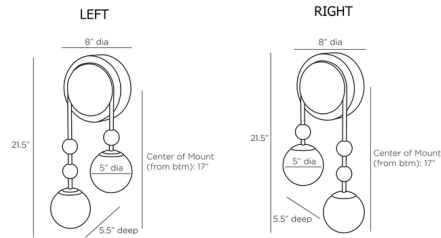

## Beverly Wall Sconce

By Arteriors Home

### Description

The Beverly Wall Sconce features a pair of opal glass globes dangling from a circular backplate like a pair of pearl earrings. Smaller smoked crystal baubles add an extra decorative touch. Pair the Left and Right sconces for a symmetrical look flanking a doorway or bed.

### Specifications

COLOR	Opal
BODY FINISH	Antique Brass
WATTAGE	18W
DIMMER	Standard 120V
DIMENSIONS	10.5"W x 21.5"H x 5.5"D
BULB NOT INCLUDED	2 x B10/Candelabra (E12)/9W/120V LED

CLICK TO VIEW PRODUCT

Notes: