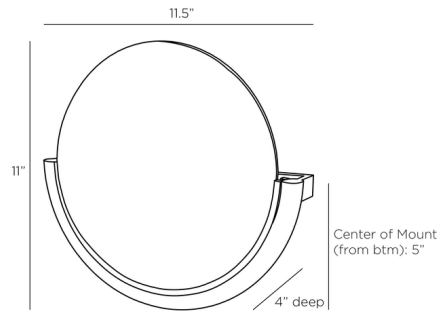

### Specifications

|                       |                      |
|-----------------------|----------------------|
| COLOR                 | Seedy Champagne      |
| BODY FINISH           | Antique Brass        |
| WATTAGE               | 10W                  |
| DIMMER                | Standard 120V        |
| DIMENSIONS            | 11.5"W x 11"H x 4"D  |
| INTEGRATED LED MODULE | 1 x LED/10W/120V LED |