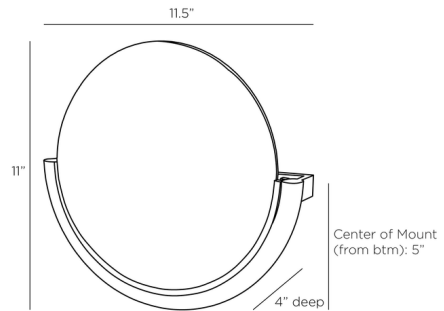

Description

The Alicia Wall Sconce offers timeless elegance with a champagne-tinted seedy glass disc set within a curved frame like a precious stone. Alicia houses an integrated LED light source to provide pleasant ambient lighting.

Shown in antique brass / seedy champagne

Specifications

COLOR	Seedy Champagne
BODY FINISH	Antique Brass
WATTAGE	10W
DIMMER	0-10V
DIMENSIONS	11.5"W x 11"H x 4"D
INTEGRATED LED MODULE	1 x LED/10W/120V LED