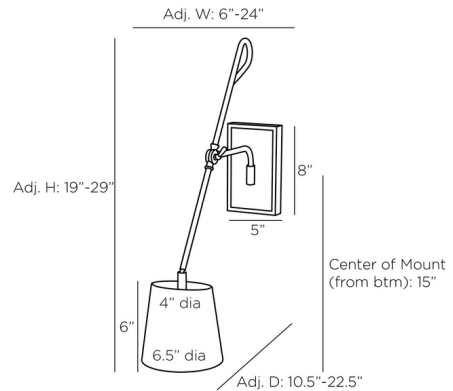

Shown in english bronze / graphite leather

Specifications

COLOR	Graphite Leather
BODY FINISH	English Bronze
WATTAGE	7W
DIMMER	Standard 120V
DIMENSIONS	6"W x 29"H x 10.5"D
BULB NOT INCLUDED	1 x B10/Candelabra (E12)/7W/120V LED

CLICK TO VIEW PRODUCT

Notes: