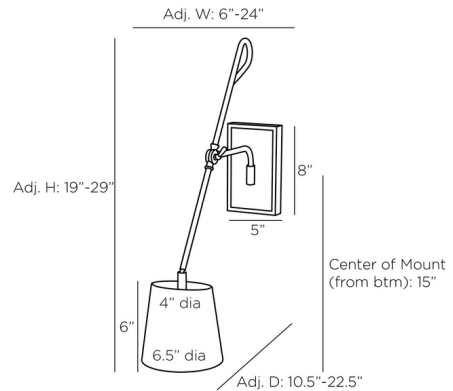

## Birdwell Swing Arm Wall Sconce By Arteriors Home

### Description

The Birdwell Swing Arm Wall Sconce is the ideal task lamp for any avid reader. Birdwell's simple bell-shaped shade is supported by an adjustable arm that can be moved up and down or side to side to direct its light. The shade and backplate are covered with graphite leather to provide a luxe, textural accent.

### Specifications

COLOR	Graphite Leather
BODY FINISH	English Bronze
WATTAGE	7W
DIMMER	Standard 120V
DIMENSIONS	6"W x 29"H x 10.5"D
BULB NOT INCLUDED	1 x B10/Candelabra (E12)/7W/120V LED

CLICK TO VIEW PRODUCT