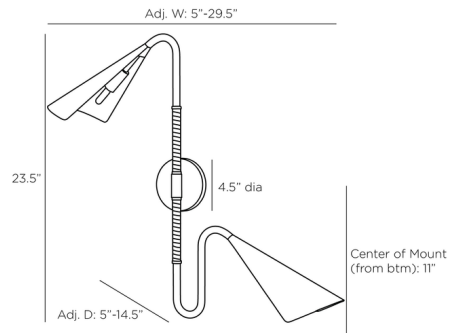

By Arteriors Home

Description

The Amerson Wall Sconce features a sleek silhouette that will add a unique decorative accent to any space. The curving stem is wrapped in graphite leather and supports conical shades which can be pivoted side to side to direct their light.

Shown in english bronze

Specifications

COLOR	N/A
BODY FINISH	English Bronze
WATTAGE	18W
DIMMER	Standard 120V
DIMENSIONS	29.5"W x 23.5"H x 5"D
BULB NOT INCLUDED	2 x T6/Candelabra (E12)/9W/120V LED

CLICK TO VIEW PRODUCT