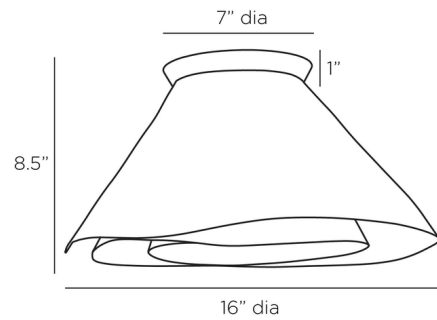

By Arteriors Home

Description

The Arden Wall / Ceiling Light features an enchanting spiral shape that will draw attention in any space. Arden creates an interplay of light and shadow as light reflects through its organic folds. A bumpy, hammered texture contributes to the fixture's visually rich aesthetic. May be installed on the wall or ceiling.

Shown in vintage brass

Specifications

COLOR	N/A
BODY FINISH	Vintage Brass
WATTAGE	9W
DIMMER	Standard 120V
DIMENSIONS	16"W x 16"H x 8.5"D
BULB NOT INCLUDED	1 x G25/Medium (E26)/9W/120V LED

CLICK TO VIEW PRODUCT