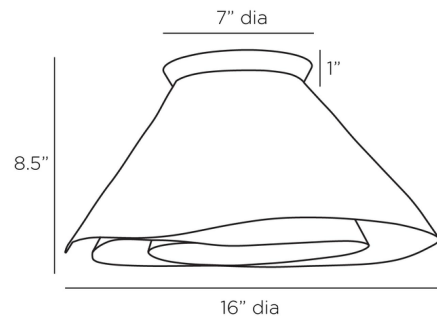

### Description

The Arden Wall / Ceiling Light features an enchanting spiral shape that will draw attention in any space. Arden creates an interplay of light and shadow as light reflects through its organic folds. A bumpy, hammered texture contributes to the fixture's visually rich aesthetic. May be installed on the wall or ceiling.

### Specifications

COLOR	N/A
BODY FINISH	Vintage Brass
WATTAGE	9W
DIMMER	Standard 120V
DIMENSIONS	16"W x 16"H x 8.5"D
BULB NOT INCLUDED	1 x G25/Medium (E26)/9W/120V LED

CLICK TO VIEW PRODUCT

Notes: