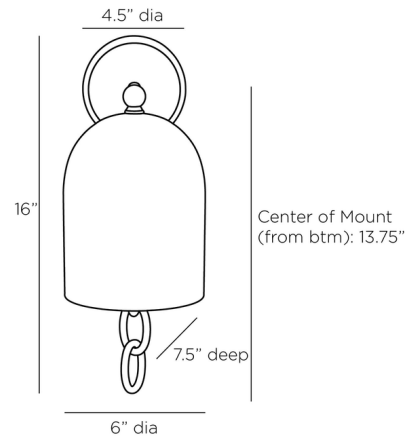

Description

The Antoni Wall Sconce offers an elevated take on a classic bell-shaped wall sconce by adding a decorative brass chain. The chain adds a touch of sparkle to contrast the sconce's sleek bronze frame.

Shown in bronze

Specifications

COLOR	N/A
BODY FINISH	Bronze
WATTAGE	7W
DIMMER	Standard 120V
DIMENSIONS	6"W x 16"H x 7.5"D
BULB NOT INCLUDED	1 x G25/Medium (E26)/7W/120V LED

CLICK TO VIEW PRODUCT

Notes: