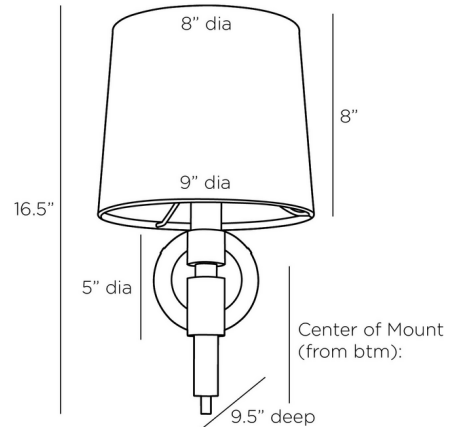

By Arteriors Home

Description

The Allman Wall Sconce is inspired by lathe-turned wood seen in traditional furniture and lighting but with a modern, minimalist update. Cylindrical segments of lime-washed mango wood adorn the sconce's stem, which is capped with a slightly tapered fabric shade for a neat, transitional look.

Shown in bronze / white

Specifications

COLOR	White
BODY FINISH	Bronze
WATTAGE	7W
DIMMER	Standard 120V
DIMENSIONS	9"W x 16.5"H x 9.5"D
BULB NOT INCLUDED	1 x B10/Candelabra (E12)/7W/120V LED

CLICK TO VIEW PRODUCT