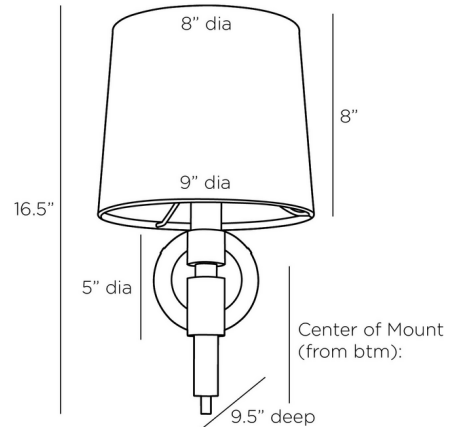

## Allman Wall Sconce

By Arteriors Home

### Description

The Allman Wall Sconce is inspired by lathe-turned wood seen in traditional furniture and lighting but with a modern, minimalist update. Cylindrical segments of lime-washed mango wood adorn the sconce's stem, which is capped with a slightly tapered fabric shade for a neat, transitional look.

### Specifications

COLOR	White
BODY FINISH	Bronze
WATTAGE	7W
DIMMER	Standard 120V
DIMENSIONS	9"W x 16.5"H x 9.5"D
BULB NOT INCLUDED	1 x B10/Candelabra (E12)/7W/120V LED

CLICK TO VIEW PRODUCT

Notes: