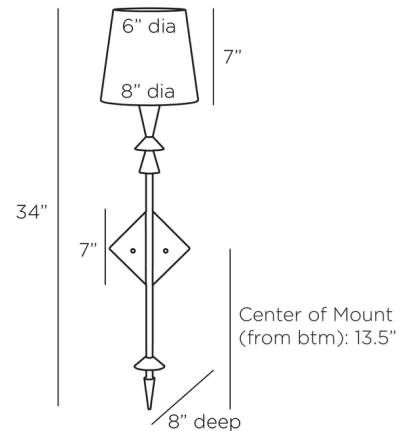

### Description

The pointed shape and black gesso finish of the Anton Wall Sconce call to mind an iron spear or fireplace poker. The sconce is topped with a tapered aluminum shade to complete the look with a modern touch.

### Specifications

COLOR	Black
BODY FINISH	Black
WATTAGE	7W
DIMMER	Standard 120V
DIMENSIONS	8"W x 34"H x 8"D
BULB NOT INCLUDED	1 x A19/Medium (E26)/7W/120V LED

CLICK TO VIEW PRODUCT

Notes: