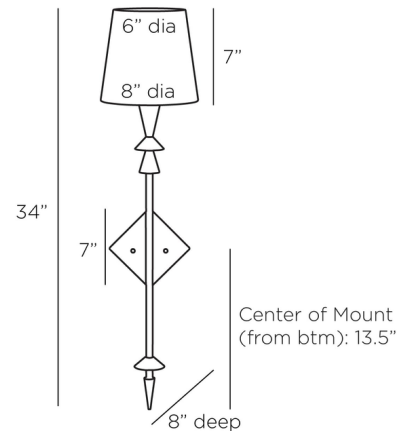

By Arteriors Home

Description

The pointed shape and black gesso finish of the Anton Wall Sconce call to mind an iron spear or fireplace poker. The sconce is topped with a tapered aluminum shade to complete the look with a modern touch.

Specifications

COLOR Black
BODY FINISH Black
WATTAGE 7W
DIMMER Standard 120V
DIMENSIONS 8"W x 34"H x 8"D
BULB NOT INCLUDED 1 x A19/Medium (E26)/7W/120V LED

Shown in black / black

CLICK TO VIEW PRODUCT

Notes: