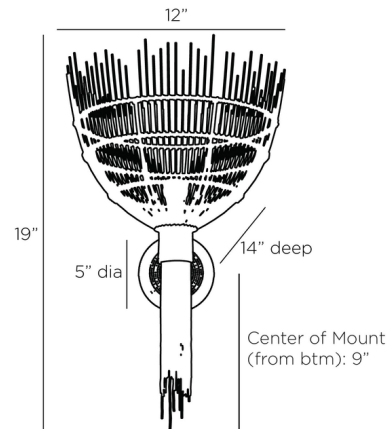

Lightology

lightology.com
866-954-4489
05-20-26

Project: _____

Company: _____

Location: _____ Fixture Type: _____

SPEC #: **AHM1267748**

Approved On: _____ Approved By: _____

Abitha Wall Sconce

By Arteriors Home

Description

The Abitha Wall Sconce will add a tropical accent to your interior with its coco rib rattan construction inspired by thatched roofing. Abitha's torch-like silhouette offers a light, open expression and a textural appearance that is complemented by abaca rope details.

Shown in natural

Specifications

COLOR	N/A
BODY FINISH	Natural
WATTAGE	7W
DIMMER	Standard 120V
DIMENSIONS	12"W x 19"H x 14"D
BULB NOT INCLUDED	1 x G16.5/Candelabra (E12)/7W/120V LED
OTHER BULB OPTIONS	1 x B10/Candelabra (E12)/120V LED