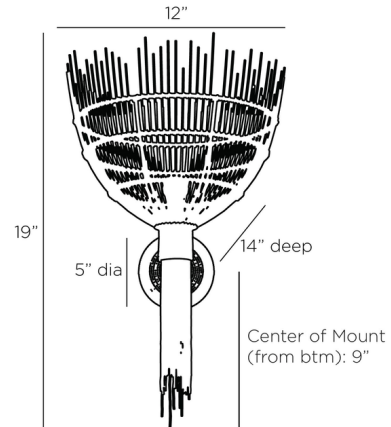

Lightology

lightology.com
866-954-4489
07-07-26

Project: _____

Company: _____

Location: _____ Fixture Type: _____

SPEC #: **AHM1267748**

Approved On: _____ Approved By: _____

Abitha Wall Sconce

By Arteriors Home

Description

The Abitha Wall Sconce will add a tropical accent to your interior with its coco rib rattan construction inspired by thatched roofing. Abitha's torch-like silhouette offers a light, open expression and a textural appearance that is complemented by abaca rope details.

Shown in natural

Specifications

COLOR	N/A
BODY FINISH	Natural
WATTAGE	7W
DIMMER	Standard 120V
DIMENSIONS	12"W x 19"H x 14"D
BULB NOT INCLUDED	1 x G16.5/Candelabra (E12)/7W/120V LED
OTHER BULB OPTIONS	1 x B10/Candelabra (E12)/120V LED