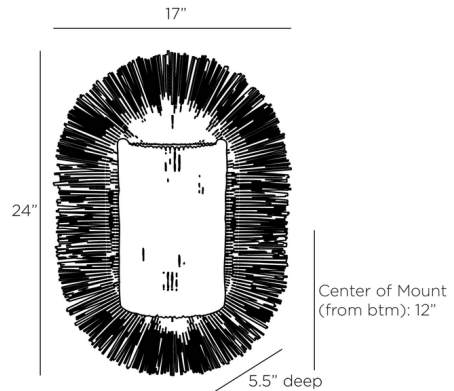

Lightology

lightology.com
866-954-4489
07-04-26

Project: _____
Company: _____
Location: _____ Fixture Type: _____
SPEC #: **AHM1267749**
Approved On: _____ Approved By: _____

Alexia Wall Sconce By Arteriors Home

Description

The Alexia Wall Sconce features a cylindrical shade of woven coco rib and natural abaca with an oval sunburst backing for a textural look with tropical inspiration. The sconce is a perfect fit for any space in need of an organic accent.

Shown in natural

Specifications

COLOR	N/A
BODY FINISH	Natural
WATTAGE	14W
DIMMER	Standard 120V
DIMENSIONS	17"W x 24"H x 5.5"D
BULB NOT INCLUDED	2 x B10/Candelabra (E12)/7W/120V LED

CLICK TO VIEW PRODUCT

Notes: