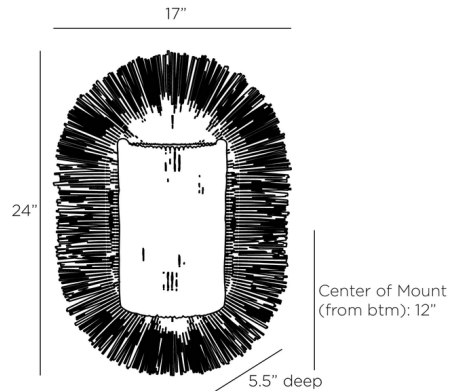

By Arteriors Home

Description

The Alexia Wall Sconce features a cylindrical shade of woven coco rib and natural abaca with an oval sunburst backing for a textural look with tropical inspiration. The sconce is a perfect fit for any space in need of an organic accent.

Shown in natural

Specifications

COLOR	N/A
BODY FINISH	Natural
WATTAGE	14W
DIMMER	Standard 120V
DIMENSIONS	17"W x 24"H x 5.5"D
BULB NOT INCLUDED	2 x B10/Candelabra (E12)/7W/120V LED

CLICK TO VIEW PRODUCT

Notes: