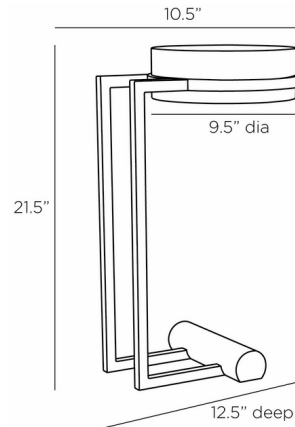

By Arteriors Home

Description

The Avalos Drink Table is inspired by the Memphis design movement's playful geometric forms. Avalos features a round, black marble tabletop supported by blackened iron cantilever legs and a cylindrical, ebony-finished oak base. Natural variations in the marble and wood grain ensure that each table is unique.

Shown in blackened iron / black marble

Specifications

COLOR	Black Marble
BODY FINISH	Blackened Iron
WATTAGE	N/A
DIMMER	N/A
DIMENSIONS	10.5"W x 21.5"H x 12.5"D
BULB	N/A

CLICK TO VIEW PRODUCT

Notes: