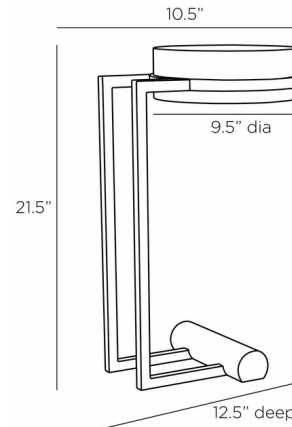

Shown in blackened iron / black marble

Specifications

COLOR	Black Marble
BODY FINISH	Blackened Iron
WATTAGE	N/A
DIMMER	N/A
DIMENSIONS	10.5"W x 21.5"H x 12.5"D
BULB	N/A

CLICK TO VIEW PRODUCT

Notes: