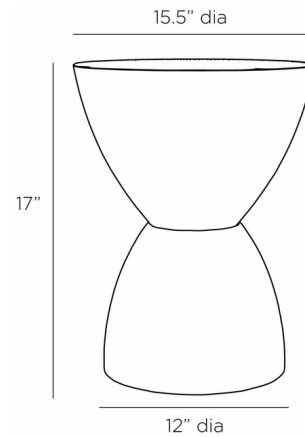

Shown in graphite / bone leather

Specifications

COLOR	Graphite / Bone Leather
BODY FINISH	N/A
WATTAGE	N/A
DIMMER	N/A
DIMENSIONS	15.5"W x 17"H
BULB	N/A

CLICK TO VIEW PRODUCT

Notes: