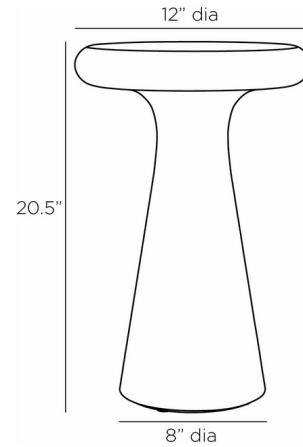

By Arteriors Home

Description

The Zahara Drink Table is crafted from concrete composite and finished with a hydroprinted pattern that calls to mind mid-century Italian marble sculptures. Zahara's round tabletop and tapered base form a striking silhouette that can serve as a stylish accent table or plant stand.

Shown in multicolor

Specifications

COLOR	N/A
BODY FINISH	Multicolor
WATTAGE	N/A
DIMMER	N/A
DIMENSIONS	12"W x 20.5"H
BULB	N/A

CLICK TO VIEW PRODUCT

Notes: