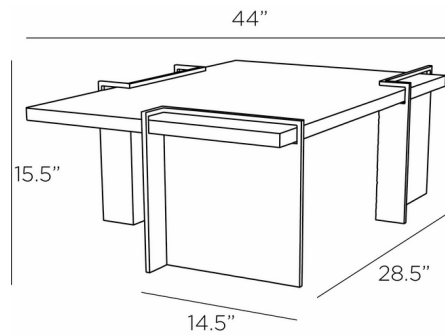

### Specifications

COLOR	Capri Marble
BODY FINISH	Blackened Iron
WATTAGE	N/A
DIMMER	N/A
DIMENSIONS	44"W x 15.5"H x 28.5"D
BULB	N/A

CLICK TO VIEW PRODUCT

Notes: