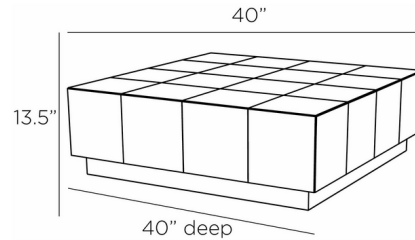

By Arteriors Home

Description

The Antonia Cocktail Table is covered with antiqued mirror panels for a dreamy aesthetic inspired by watercolor painting. The square tabletop is supported by an iron base that creates the illusion of a floating surface. Due to the antiquing process, the finish of each table will vary.

Shown in bronze / antique mirror

Specifications

COLOR	Antique Mirror
BODY FINISH	Bronze
WATTAGE	N/A
DIMMER	N/A
DIMENSIONS	40"W x 13.5"H x 40"D
BULB	N/A

CLICK TO VIEW PRODUCT

Notes: