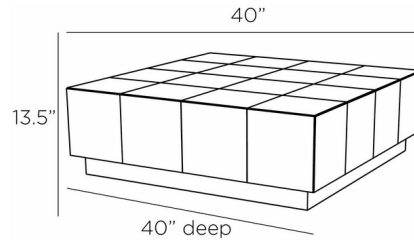

By Arteriors Home

Description

The Antonia Cocktail Table is covered with antiqued mirror panels for a dreamy aesthetic inspired by watercolor painting. The square tabletop is supported by an iron base that creates the illusion of a floating surface. Due to the antiquing process, the finish of each table will vary.

Shown in bronze / antique mirror

Specifications

| | |
|-------------|----------------------|
| COLOR | Antique Mirror |
| BODY FINISH | Bronze |
| WATTAGE | N/A |
| DIMMER | N/A |
| DIMENSIONS | 40"W x 13.5"H x 40"D |
| BULB | N/A |