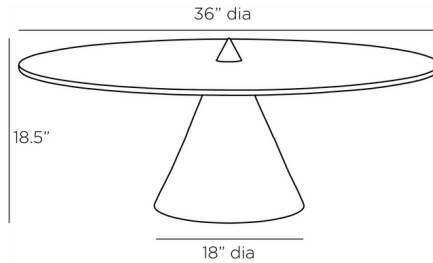

## Aria Coffee Table By Arteriors Home

### Description

The Aria Coffee Table uses simple geometric forms to create a harmonious expression that balances style and function. The black tempered glass tabletop is supported by a conical cast aluminum base, which appears to protrude through the tabletop.

### Specifications

COLOR	Black
BODY FINISH	Antique Brass
WATTAGE	N/A
DIMMER	N/A
DIMENSIONS	36"W x 18.5"H
BULB	N/A

CLICK TO VIEW PRODUCT

Notes: