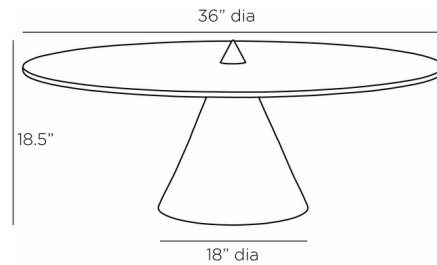

Description

The Aria Coffee Table uses simple geometric forms to create a harmonious expression that balances style and function. The black tempered glass tabletop is supported by a conical cast aluminum base, which appears to protrude through the tabletop.

Shown in antique brass / black

Specifications

COLOR	Black
BODY FINISH	Antique Brass
WATTAGE	N/A
DIMMER	N/A
DIMENSIONS	36"W x 18.5"H
BULB	N/A

CLICK TO VIEW PRODUCT

Notes: