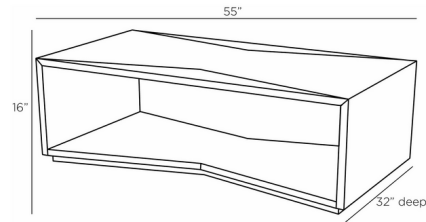

Shown in walnut / cream

Specifications

COLOR	Cream
BODY FINISH	Walnut
WATTAGE	N/A
DIMMER	N/A
DIMENSIONS	55"W x 16"H x 32"D
BULB	N/A

CLICK TO VIEW PRODUCT

Notes: