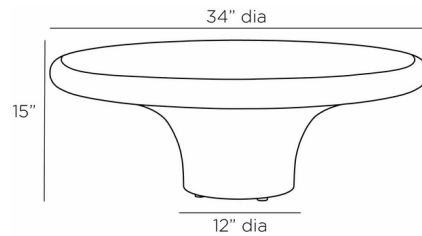

### Description

The Zahara Coffee Table is crafted from concrete composite and finished with a hydroprinted pattern that calls to mind mid-century Italian marble sculptures. Zahara's round tabletop and tapered base form a striking silhouette that will anchor any living room as a visual centerpiece.

### Specifications

COLOR	N/A
BODY FINISH	Multicolor
WATTAGE	N/A
DIMMER	N/A
DIMENSIONS	34"W x 15"H
BULB	N/A

CLICK TO VIEW PRODUCT

Notes: