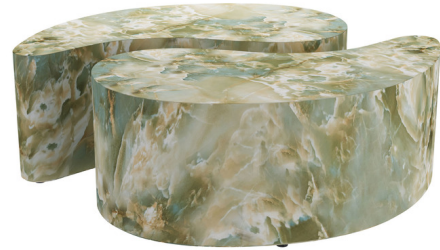

Lightology

lightology.com
866-954-4489
04-25-26

Project: _____

Company: _____

Location: _____ Fixture Type: _____

SPEC #: **AHM1267763**

Approved On: _____ Approved By: _____

Adeline Coffee Table Set

By Arteriors Home

Description

The Adeline Coffee Table Set includes a pair of teardrop-shaped tables inspired by the flowing form of the yin and yang symbol. The tables can be nested side by side or spaced further apart for a variety of possible arrangements. Adeline is crafted from concrete with a hydrographic finish reminiscent of jade stone for rich natural expression.

Shown in jade

Specifications

COLOR	N/A
BODY FINISH	Jade
WATTAGE	N/A
DIMMER	N/A
DIMENSIONS	38"W x 14"H x 21"D
BULB	N/A

CLICK TO VIEW PRODUCT

Notes: