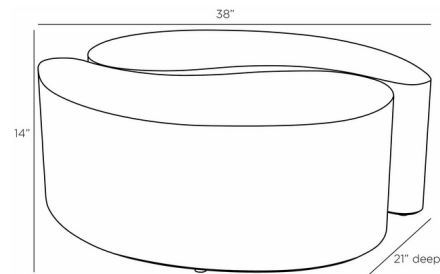

By Arteriors Home

Description

The Adeline Coffee Table Set includes a pair of teardrop-shaped tables inspired by the flowing form of the yin and yang symbol. The tables can be nested side by side or spaced further apart for a variety of possible arrangements. Adeline is crafted from concrete with a hydrographic finish reminiscent of jade stone for rich natural expression.

Shown in jade

Specifications

COLOR	N/A
BODY FINISH	Jade
WATTAGE	N/A
DIMMER	N/A
DIMENSIONS	38"W x 14"H x 21"D
BULB	N/A

CLICK TO VIEW PRODUCT

Notes: