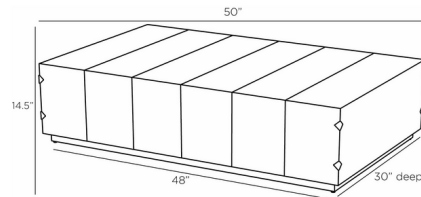

### Specifications

COLOR	Ofram Veneer
BODY FINISH	Bronze
WATTAGE	N/A
DIMMER	N/A
DIMENSIONS	50"W x 14.5"H x 30"D
BULB	N/A

CLICK TO VIEW PRODUCT

Notes: