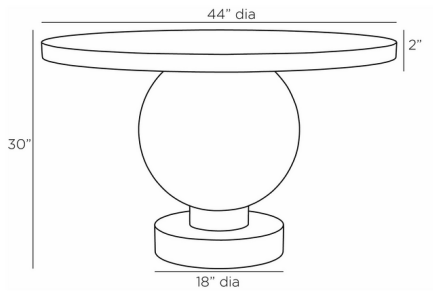

Description

The Brenna Entry Table will add a stunning accent piece to any foyer with its geometric silhouette. The circular tabletop is supported by a spherical pedestal base. Brenna is made of concrete and finished with hydrographic marble-like pattern. Due to the nature of the finishing process, the color and veining of each table will possess unique variations. Note: Placing wet or hot items on the table can mar the finish.

Shown in sahara

Specifications

COLOR	N/A
BODY FINISH	Sahara
WATTAGE	N/A
DIMMER	N/A
DIMENSIONS	44"W x 30"H
BULB	N/A

CLICK TO VIEW PRODUCT

Notes: