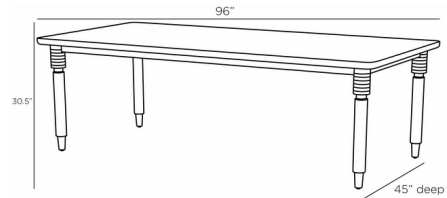

Description

The Andrade Dining Table offers a versatile and straightforward design elevated with delicate details. The rectangular tabletop is supported by turned legs bisected with brass finished accents for a touch of shine. The entire table is clad with oak veneer in an umber finish for a rich natural texture.

Shown in umber

Specifications

COLOR	N/A
BODY FINISH	Umbre
WATTAGE	N/A
DIMMER	N/A
DIMENSIONS	96"W x 30.5"H x 45"D
BULB	N/A

CLICK TO VIEW PRODUCT

Notes: