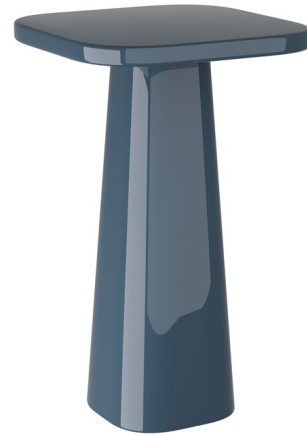

## Blythe End Table

By Arteriors Home

### Description

The Blythe End Table features an essential, clean-lined design that will elevate any space with a stylish modern touch. Blythe's square tabletop and tapered base are finished in glossy lacquer for a refined aesthetic. Note: The 20 inch wide table is only available in Navy Blue, and the 24 inch wide table is only available in Artichoke.

Shown in navy blue