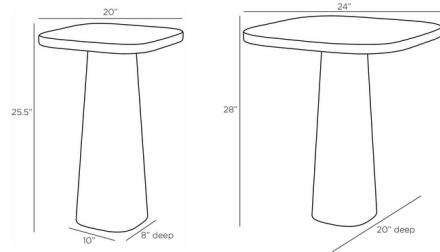

## Blythe End Table

By Arteriors Home

### Description

The Blythe End Table features an essential, clean-lined design that will elevate any space with a stylish modern touch. Blythe's square tabletop and tapered base are finished in glossy lacquer for a refined aesthetic. Note: The 20 inch wide table is only available in Navy Blue, and the 24 inch wide table is only available in Artichoke.

### Specifications

|             |                      |
|-------------|----------------------|
| COLOR       | N/A                  |
| BODY FINISH | Navy Blue            |
| WATTAGE     | N/A                  |
| DIMMER      | N/A                  |
| DIMENSIONS  | 20"W x 25.5"H x 16"D |
| BULB        | N/A                  |