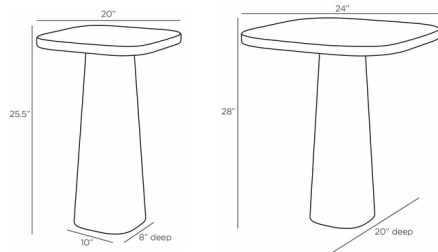

By Arteriors Home

Description

The Blythe End Table features an essential, clean-lined design that will elevate any space with a stylish modern touch. Blythe's square tabletop and tapered base are finished in glossy lacquer for a refined aesthetic. Note: The 20 inch wide table is only available in Navy Blue, and the 24 inch wide table is only available in Artichoke.

Shown in navy blue

Specifications

COLOR	N/A
BODY FINISH	Navy Blue
WATTAGE	N/A
DIMMER	N/A
DIMENSIONS	20"W x 25.5"H x 16"D
BULB	N/A

CLICK TO VIEW PRODUCT

Notes: