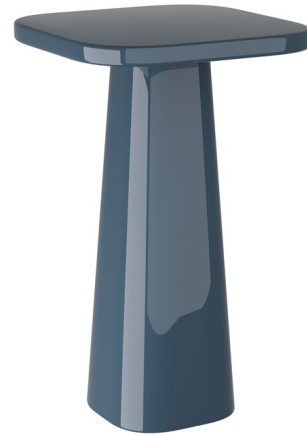

Lightology

lightology.com
866-954-4489
07-06-26

Project: _____

Company: _____

Location: _____ Fixture Type: _____

SPEC #: **AHM1267775**

Approved On: _____ Approved By: _____

Blythe End Table

By Arteriors Home

Description

The Blythe End Table features an essential, clean-lined design that will elevate any space with a stylish modern touch. Blythe's square tabletop and tapered base are finished in glossy lacquer for a refined aesthetic. Note: The 20 inch wide table is only available in Navy Blue, and the 24 inch wide table is only available in Artichoke.

Shown in navy blue

Specifications

COLOR	N/A
BODY FINISH	Navy Blue
WATTAGE	N/A
DIMMER	N/A
DIMENSIONS	20"W x 25.5"H x 16"D
BULB	N/A

CLICK TO VIEW PRODUCT

Notes: