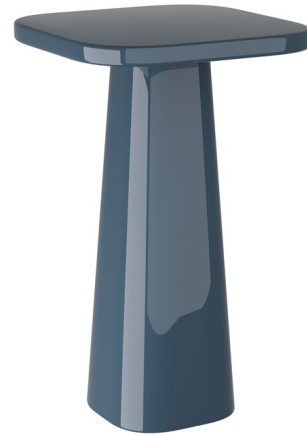

## Blythe End Table

By Arteriors Home

### Description

The Blythe End Table features an essential, clean-lined design that will elevate any space with a stylish modern touch. Blythe's square tabletop and tapered base are finished in glossy lacquer for a refined aesthetic. Note: The 20 inch wide table is only available in Navy Blue, and the 24 inch wide table is only available in Artichoke.

Shown in navy blue

### Specifications

COLOR	N/A
BODY FINISH	Navy Blue
WATTAGE	N/A
DIMMER	N/A
DIMENSIONS	20"W x 25.5"H x 16"D
BULB	N/A

CLICK TO VIEW PRODUCT

Notes: