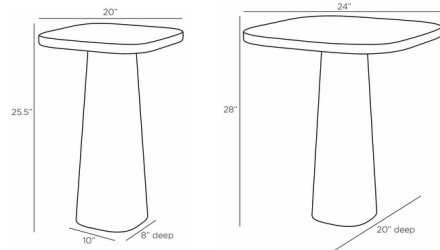

## Blythe End Table

By Arteriors Home

### Description

The Blythe End Table features an essential, clean-lined design that will elevate any space with a stylish modern touch. Blythe's square tabletop and tapered base are finished in glossy lacquer for a refined aesthetic. Note: The 20 inch wide table is only available in Navy Blue, and the 24 inch wide table is only available in Artichoke.

### Specifications

COLOR	N/A
BODY FINISH	Navy Blue
WATTAGE	N/A
DIMMER	N/A
DIMENSIONS	20"W x 25.5"H x 16"D
BULB	N/A

CLICK TO VIEW PRODUCT

Notes: