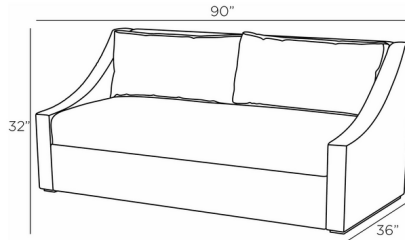

Description

The Boudreaux Sofa will make an elegant statement in any space. Boudreaux's curving French arms create a refined silhouette that will complement both modern and traditional decor styles. The sofa is upholstered in luxurious flint velvet fabric and features down and foam cushions designed to retain their shape.

Shown in flint velvet

Specifications

COLOR	Flint Velvet
BODY FINISH	N/A
WATTAGE	N/A
DIMMER	N/A
DIMENSIONS	90"W x 32"H x 36"D
BULB	N/A

CLICK TO VIEW PRODUCT

Notes: