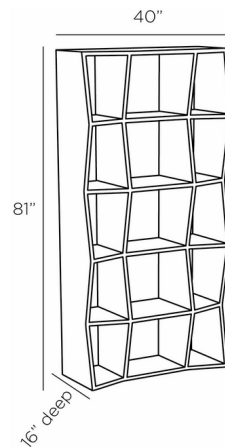

### Description

The Belen Bookcase accentuates its rectangular frame with zigzag edges for a playful and dynamic expression. The shelves feature varying depths to create interesting angles to display decorative objects.

### Specifications

|             |                    |
|-------------|--------------------|
| COLOR       | N/A                |
| BODY FINISH | Ebony              |
| WATTAGE     | N/A                |
| DIMMER      | N/A                |
| DIMENSIONS  | 40"W x 81"H x 16"D |
| BULB        | N/A                |