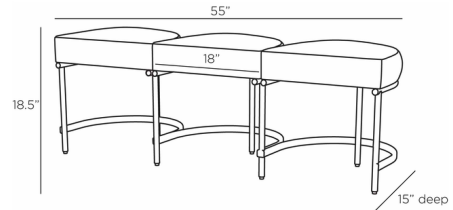

By Arteriors Home

Description

The repeated curved motifs of the Blaire Bench are inspired by the clean, geometric lines of Art Deco design. Blaire features a three-seated bench upholstered in black hair-on hide. Small brass accents along the frame add a decorative touch and provide visual interest from all sides.

Shown in blackened bronze / black hide

Specifications

COLOR	Black Hide
BODY FINISH	Blackened Bronze
WATTAGE	N/A
DIMMER	N/A
DIMENSIONS	55"W x 18.5"H x 15"D
BULB	N/A

CLICK TO VIEW PRODUCT

Notes: