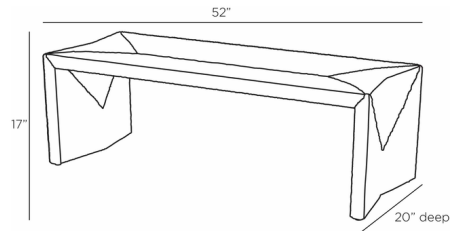

Shown in rattan

Specifications

COLOR	N/A
BODY FINISH	Rattan
WATTAGE	N/A
DIMMER	N/A
DIMENSIONS	52"W x 17"H x 20"D
BULB	N/A

CLICK TO VIEW PRODUCT

Notes: