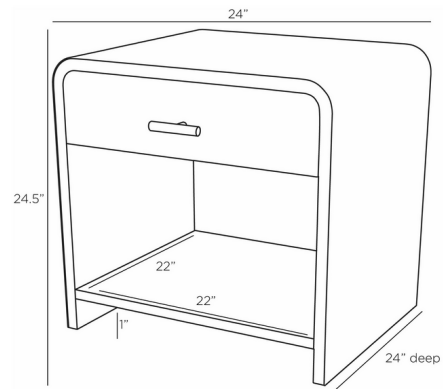

By Arteriors Home

Description

The Buchanan Side Table features a waterfall silhouette clad in top-stitched graphite leather for strong luxurious presence. The side table also houses a suede-lined drawer and an open lower shelf to store essentials by the bedside.

Shown in graphite leather / antique brass

Specifications

COLOR	Antique Brass
BODY FINISH	Graphite Leather
WATTAGE	N/A
DIMMER	N/A
DIMENSIONS	24"W x 24.5"H x 24"D
BULB	N/A

CLICK TO VIEW PRODUCT

Notes: