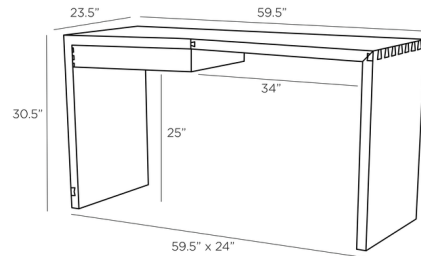

Shown in ebony

Specifications

COLOR	N/A
BODY FINISH	Ebony
WATTAGE	N/A
DIMMER	N/A
DIMENSIONS	59.5"W x 30.5"H x 24"D
BULB	N/A

CLICK TO VIEW PRODUCT

Notes: