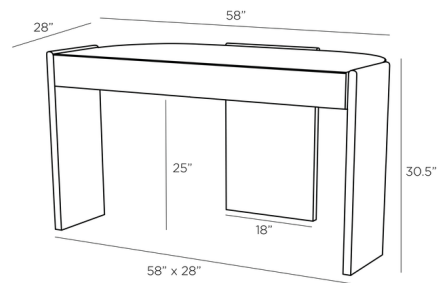

Description

The Arellano Desk is a modern workspace with a minimalist profile and sculptural presence. The tabletop features a half-circle shape clad with pebble-textured, dove gray leather supported by a trio of ebony-finished oak panels. Arellano appears to float in air with its light, open silhouette while simultaneously being grounded by the warm earthiness of its materials.

Shown in ebony / dove gray leather

Specifications

COLOR	Dove Gray Leather
BODY FINISH	Ebony
WATTAGE	N/A
DIMMER	N/A
DIMENSIONS	58"W x 30.5"H x 28"D
BULB	N/A

CLICK TO VIEW PRODUCT

Notes: