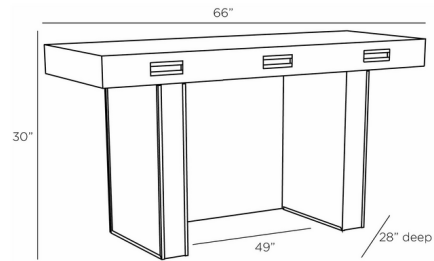

By Arteriors Home

Description

The Zola Desk offers a refined take on the classic executive's desk with a strong, monolithic expression. Zola's form recalls the shape of an altar, and it is clad on all sides with a dark paldao wood veneer. A trio of soft-close drawers provide ample storage space to make Zola as functional as it is stylish.

Shown in bramble

Specifications

COLOR	N/A
BODY FINISH	Bramble
WATTAGE	N/A
DIMMER	N/A
DIMENSIONS	66"W x 30"H x 28"D
BULB	N/A

CLICK TO VIEW PRODUCT

Notes: