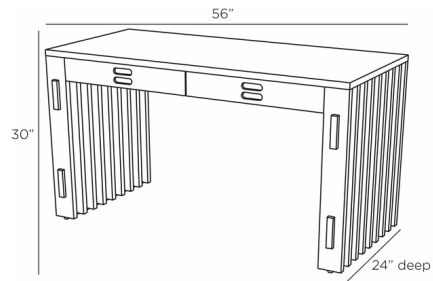

Description

The Abraham Desk was inspired by the minimalist aesthetic of Japanese design. The desk's rectangular tabletop is supported by a series of vertical panels on either side to create a light and open look designed to float in any space.

Shown in bramble

Specifications

COLOR	N/A
BODY FINISH	Bramble
WATTAGE	N/A
DIMMER	N/A
DIMENSIONS	56"W x 30"H x 24"D
BULB	N/A

CLICK TO VIEW PRODUCT

Notes: