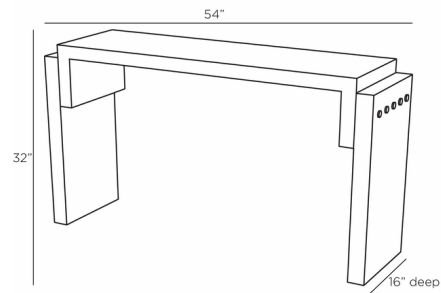

### Specifications

COLOR	Graphite Leather
BODY FINISH	Ebony
WATTAGE	N/A
DIMMER	N/A
DIMENSIONS	54"W x 32"H x 16"D
BULB	N/A

CLICK TO VIEW PRODUCT

Notes: