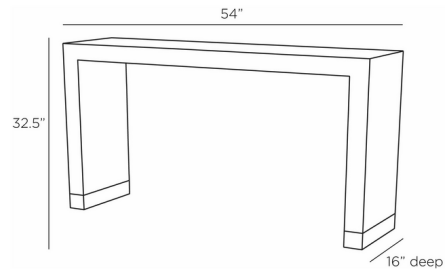

Specifications

COLOR	Bronze
BODY FINISH	Dark Gray
WATTAGE	N/A
DIMMER	N/A
DIMENSIONS	54"W x 32.5"H x 16"D
BULB	N/A

CLICK TO VIEW PRODUCT

Notes: