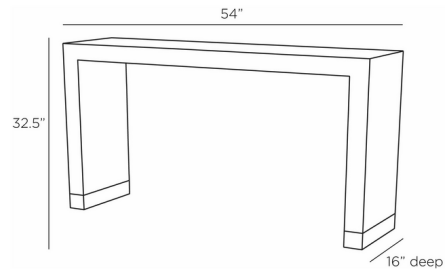

### Specifications

COLOR	Bronze
BODY FINISH	Dark Gray
WATTAGE	N/A
DIMMER	N/A
DIMENSIONS	54"W x 32.5"H x 16"D
BULB	N/A

CLICK TO VIEW PRODUCT

Notes: