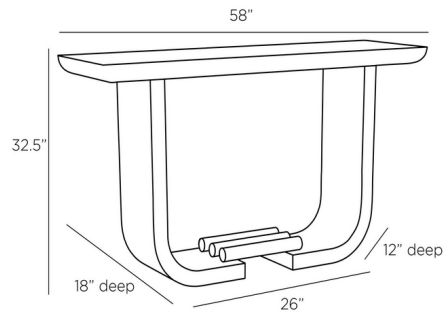

### Specifications

COLOR	Antique Brass
BODY FINISH	Charcoal
WATTAGE	N/A
DIMMER	N/A
DIMENSIONS	58"W x 32.5"H x 18"D
BULB	N/A

CLICK TO VIEW PRODUCT

Notes: