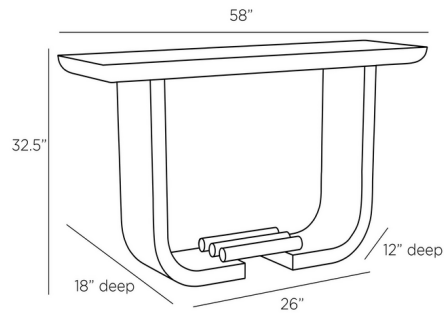

Shown in charcoal / antique brass

Specifications

COLOR	Antique Brass
BODY FINISH	Charcoal
WATTAGE	N/A
DIMMER	N/A
DIMENSIONS	58"W x 32.5"H x 18"D
BULB	N/A

CLICK TO VIEW PRODUCT

Notes: