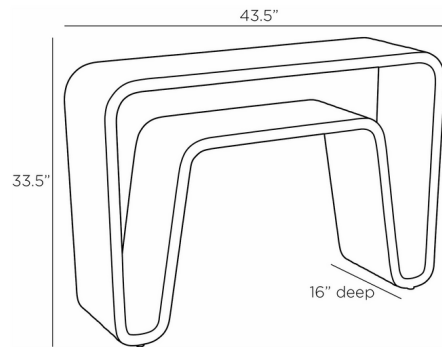

By Arteriors Home

Description

The Beltran Console Table features an open, airy design with a curving silhouette inspired by the hairpin legs of classic mid-century designs. The ridged texture of the console's rattan construction adds visual interest, and a second shelf adds additional storage space.

Shown in ebony

Specifications

COLOR	N/A
BODY FINISH	Ebony
WATTAGE	N/A
DIMMER	N/A
DIMENSIONS	43.5"W x 33.5"H x 16"D
BULB	N/A

CLICK TO VIEW PRODUCT

Notes: