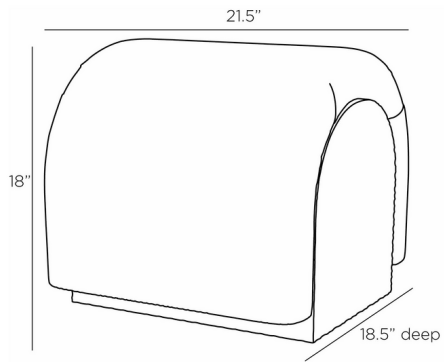

By Arteriors Home

Description

The Bucek Stool possesses a cylindrical form reminiscent of a gymnastics pommel horse for a playful look that will some pep to any interior. The hand-carved mango wood base is capped with a rounded cushion upholstered in ridged lichen velvet for a richly textured expression.

Shown in ebony / lichen velvet

Specifications

COLOR	Lichen Velvet
BODY FINISH	Ebony
WATTAGE	N/A
DIMMER	N/A
DIMENSIONS	21.5"W x 18"H x 18.5"D
BULB	N/A

CLICK TO VIEW PRODUCT

Notes: